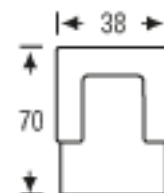

SOFA

Height: 37

LAF/RAF SOFA

Height: 37

SOFA RETURN
LAF/RAF

Height: 37

LOVESEAT

Height: 37

LAF/RAF
LOVESEAT

Height: 37

CHAIR

Height: 37

LAF/RAF
CHAIR

Height: 37

CHAISE

Height: 37

LAF/RAF
CHAISE

Height: 37

CHAIR 1/2

Height: 37

CHAIR 1/2
LAF/RAF

Height: 37

OTTOMAN

Height: 16