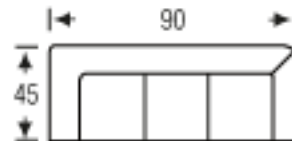

SOFA

Height: 37

LAF/RAF SOFA

Height: 37

SOFA RETURN
LAF/RAF

Height: 37

LOVESEAT

Height: 37

LAF/RAF
LOVESEAT

Height: 37

CHAIR

Height: 37

LAF/RAF
CHAIR

Height: 37

CHAISE

Height: 37