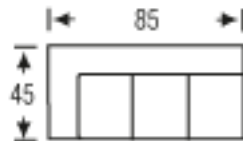

SOFA

Height: 37

LAF/RAF SOFA

Height: 37

SOFA RETURN
LAF/RAF

Height: 37

LOVESEAT

Height: 37

LAF/RAF
LOVESEAT

Height: 37

CHAIR

Height: 37

LAF/RAF
CHAIR

Height: 37

CHAISE

Height: 37