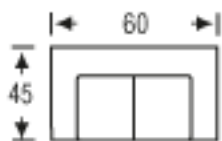

SOFA

Height: 37

LAF/RAF SOFA

Height: 37

SOFA RETURN
LAF/RAF

Height: 37

LOVESEAT

Height: 37

LAF/RAF
LOVESEAT

Height: 37

CHAIR

Height: 37

LAF/RAF
CHAIR

Height: 37

CHAISE

Height: 37